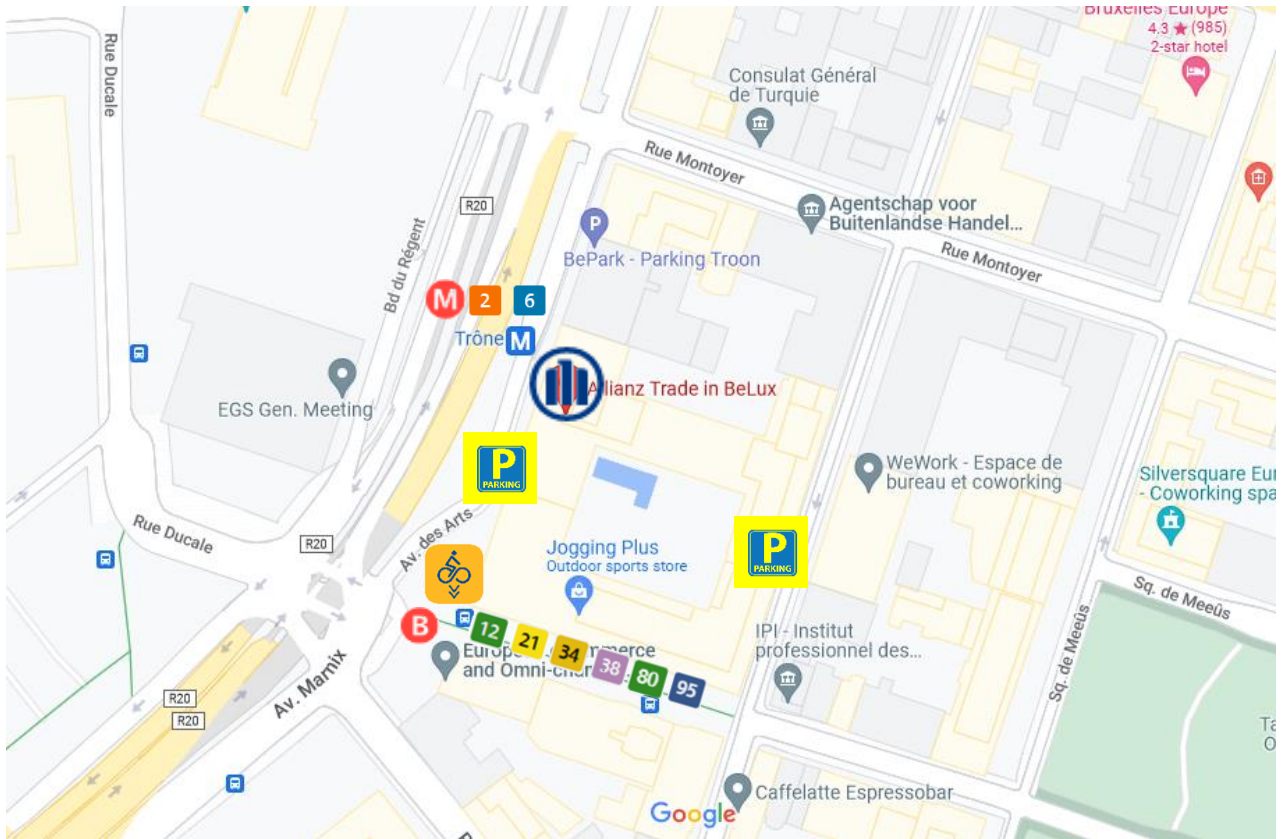

Taxi: You can take a taxi at the Central and Luxembourg train stations as well as at the Arts-Loi metro station and on rue du Luxembourg.

Car: On the ring road, coming from Koekelberg, exit boulevard du Régent and continue straight ahead on boulevard du Régent, turn left on place du Trône, then turn directly left on avenue des Arts.

Coming from the Midi train station, exit on avenue de la Toison d'Or, continue straight ahead on rue du Champ de Mars, on avenue Marnix, and finally on avenue des Arts.

Underground parking is available on Avenue des Arts and Rue du Commerce (see map).

Bike: Find *Villos* or *Billy Bikes* at the corner of Avenue des Arts and Rue du Luxembourg. Bicycle parking is available at the Central and Luxembourg Stations and at the Arts 56 building.