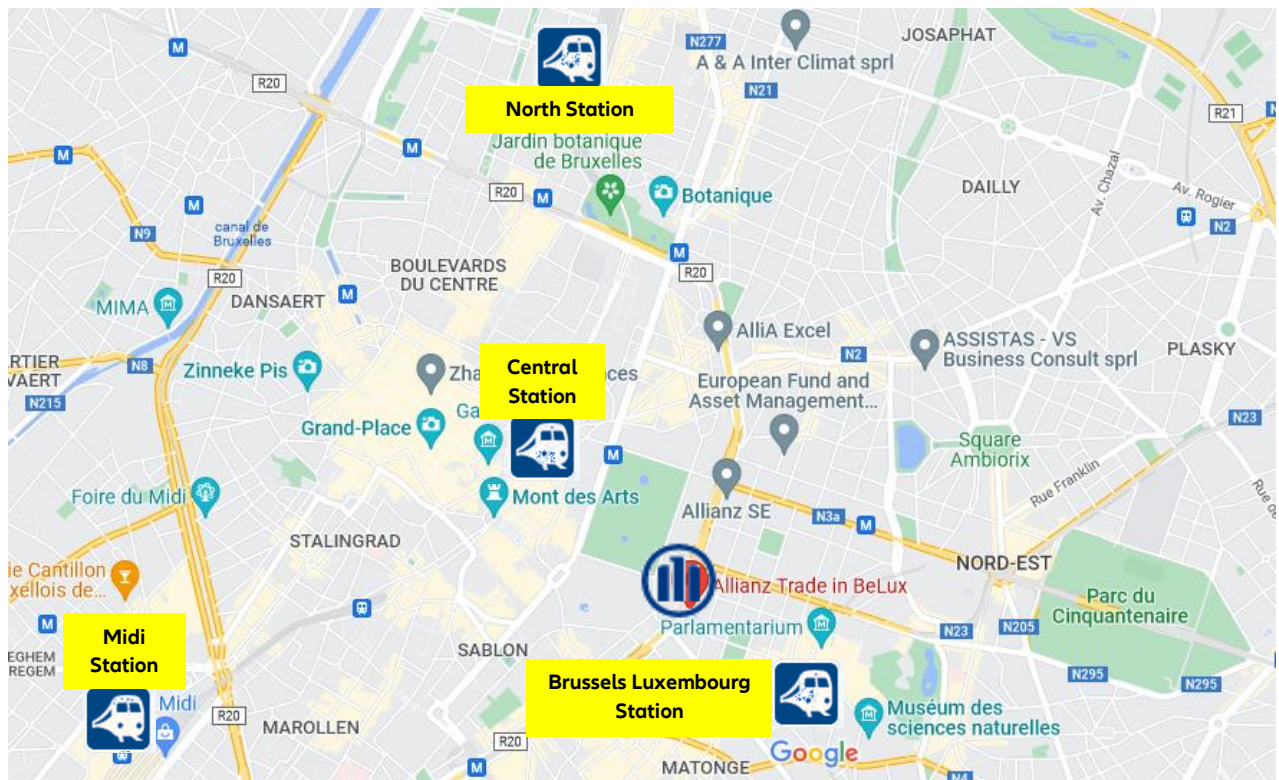

See below for more information

PRM: The Arts 56 building is accessible to persons with reduced mobility.

Taxi: You can take a taxi at the Central and Luxembourg train stations as well as at the Arts-Loi metro station and on rue du Luxembourg.

Car: On the ring road, coming from Koekelberg, exit boulevard du Régent and continue straight ahead on boulevard du Régent, turn left on place du Trône, then turn directly left on avenue des Arts.

Coming from the Midi train station, exit on avenue de la Toison d'Or, continue straight ahead on rue du Champ de Mars, on avenue Marnix, and finally on avenue des Arts.

You are coming from Brussels North Station

Walk 10 min to the **ROGIER** stop and take the **M 2** direction SIMONIS or the **M 6** direction ROI BAUDOUIIN and get off at the **TRÔNE** stop. Allianz Trade is at 2 min walking distance.

You are coming from Brussels Midi Station

Walk 2 min to the stop **GARE DU MIDI/ZUID STATION** and take the **M 6** direction ELISABETH and get off at the stop **TRÔNE**. Allianz Trade is at 2 min walking distance.